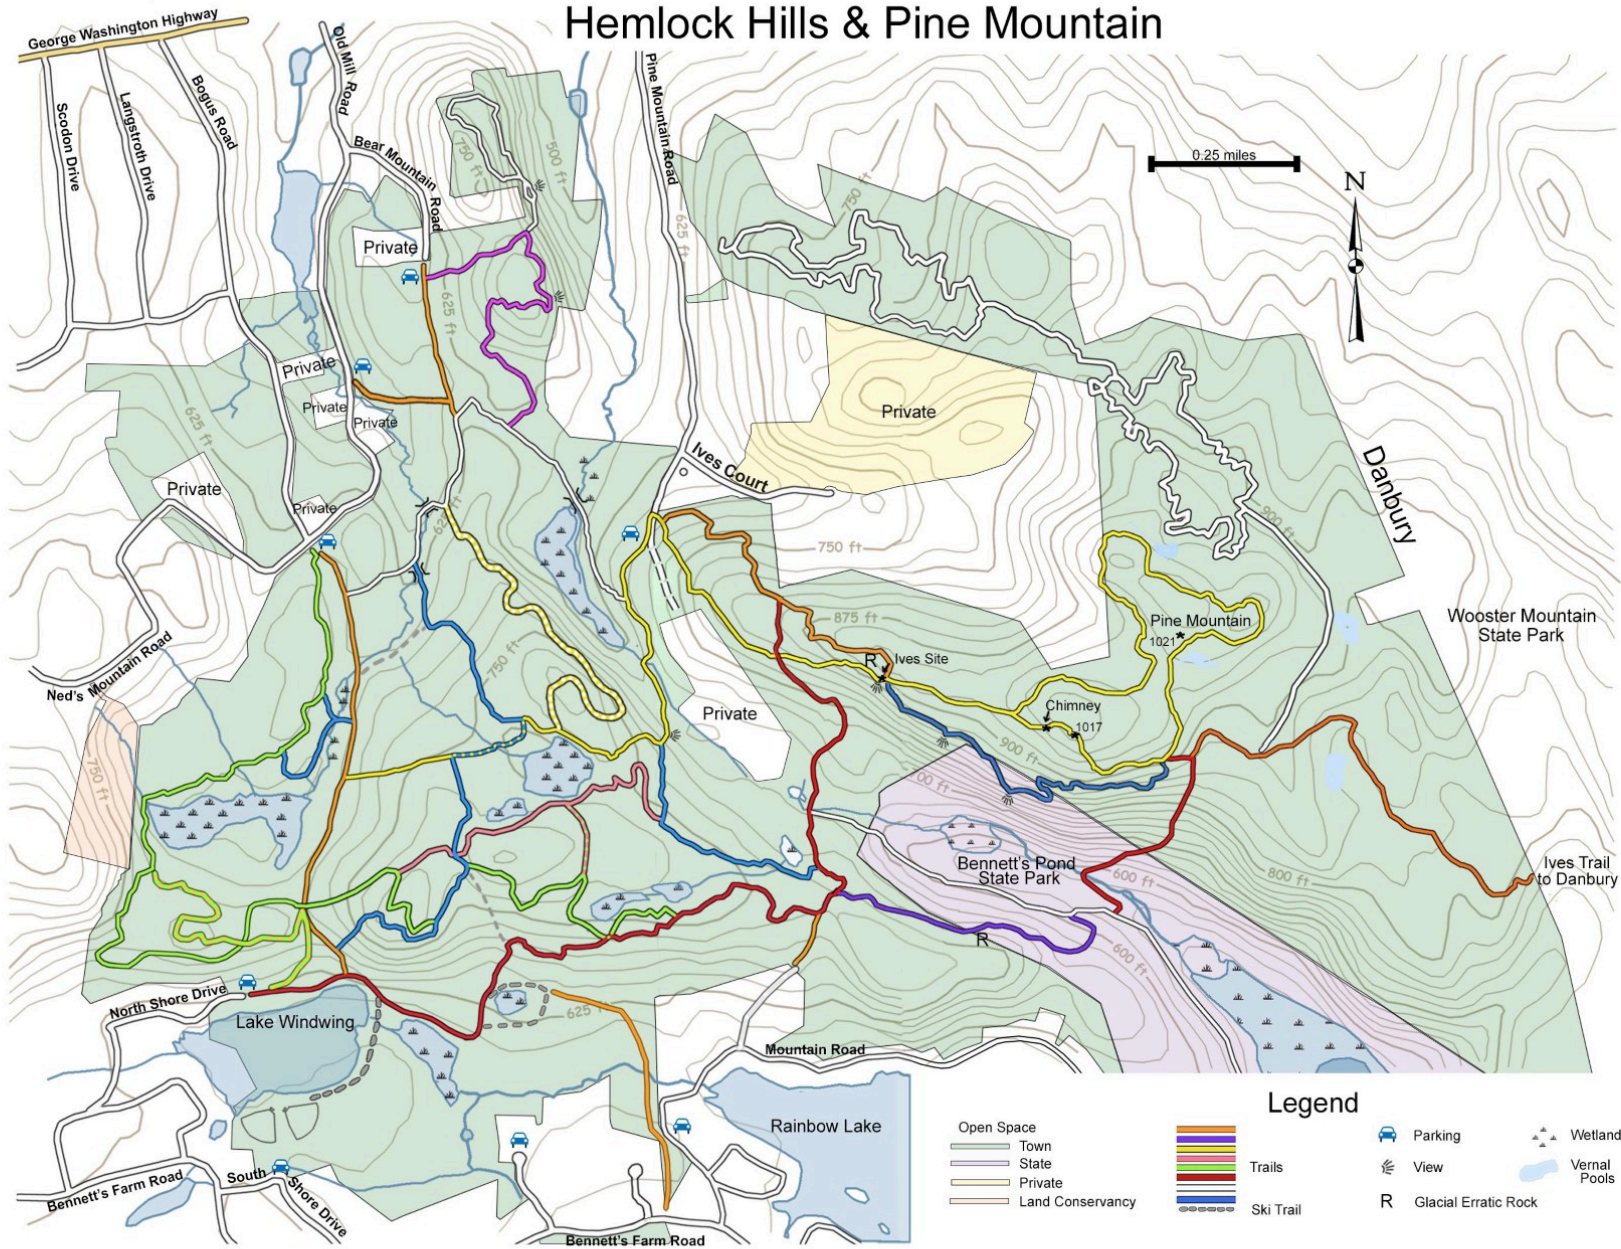

Hemlock Hills & Pine Mountain

- | | | |
|--|---|---|
| <ul style="list-style-type: none"> Open Space Town State Private Land Conservancy | <ul style="list-style-type: none"> Trails Ski Trail | <ul style="list-style-type: none"> Parking View Glacial Erratic Rock Wetlands Vernal Pools |
|--|---|---|

Legend